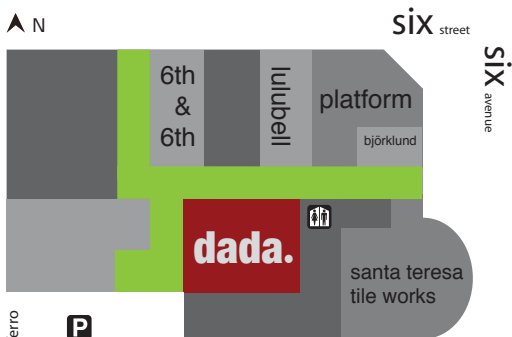

dada. contemporary

SIX + SIX [139]
the Firestone Building
439 N. 6th avenue
tucson arizona 85705
www.dadatucson.com
open saturday 12-4pm

1 : a small precious usually ornamental piece of delicate workmanship

opening reception
December 6th, 6-8pm

bi•jou

photo: davison koenig

dada. contemporary

presents...

bi•jou

1 : a small precious usually ornamental piece of delicate workmanship

a group show by

local artists

diana acevedo-green, susan alfrey, tom bergin, wayne crandell,
leslie ann epperson, rachel freer, matt harding, charles hedcock,
martin kim, taffy kim, davison koenig, rhod lauffer, cynthia miller,
paul mirocha, chris olson, linda rosenfield, seth schindler, doug
shelton, jeff smith, kit schweitzer, alice vinson, bill wiggins, renee
wiggins, kathleen velo, victor ventura

opening reception

First Saturday December 6th, 6-8pm

art and fashion sale

First Saturday December 6th, 12-5pm

Sunday December 7th, 12-5pm

TAG tucson artists group

PREEN
vintage clothing

20% of proceeds support

Easter Seals Blake Foundation
of southern arizona

live music by

Emilie Marchand
& **Maggie Golston**